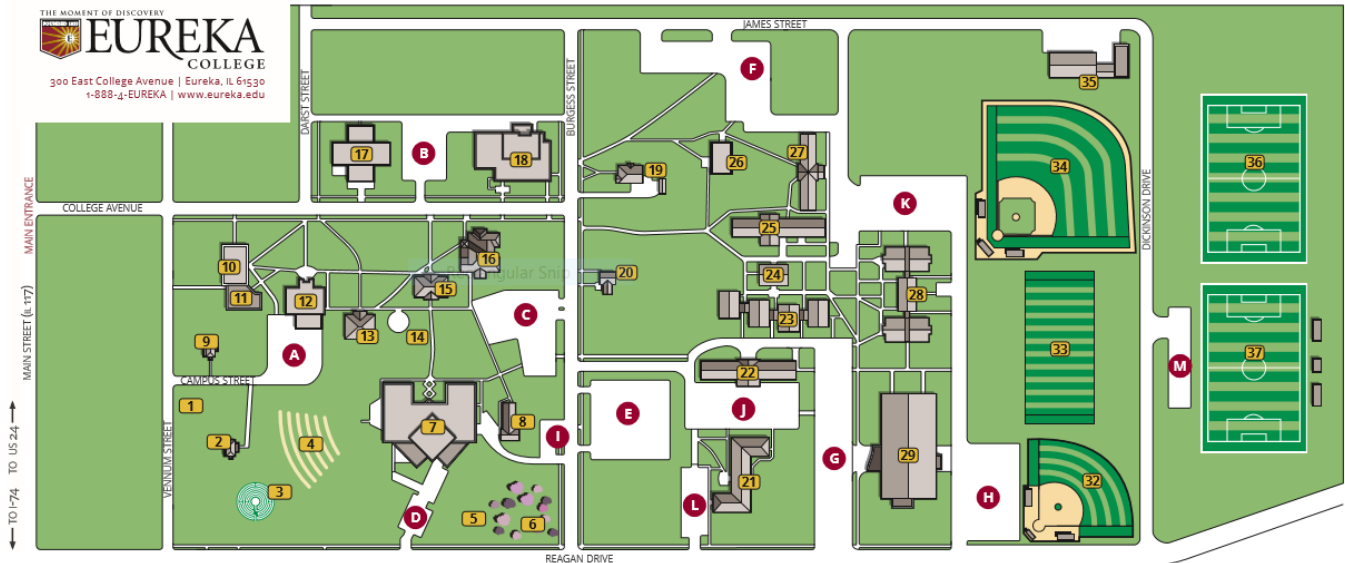

Eureka College

300 East College Ave

Eureka, Illinois

- | | | |
|--|---|--|
| 1. Lincoln Historic Marker | 15. Burrus Dickinson Hall | 29. Reagan Physical Education Center and Bonati Fitness Center |
| 2. Jacob Rinker House | 16. Burgess Memorial Hall | 30. Tennis Courts |
| 3. Labyrinth | 17. Melick Library; Mark R. Shenkman Reagan Research Center | 31. FioRito Stadium at McKinzie Field |
| 4. Rinker Amphitheatre | 18. Dickinson Commons | 32. Softball Field |
| 5. The Old Spring | 19. President's Alumni and Guest House | 33. Football Practice Field |
| 6. Lilac Arboretum | 20. Whetzel House: Admissions and Financial Aid | 34. Henry Sand Field |
| 7. Donald B. Cerf Center: Becker Auditorium, Terrill Rooms, The Burgoo, Ronald Reagan Museum | 21. Ivy Hall | 35. Operations and Facilities Management |
| 8. Jones Hall | 22. Langston Hall | 36. Soccer Practice Field |
| 9. Burklund House: Education | 23. Founders' Court | 37. Traister Field |
| 10. Venum-Binkley Hall | 24. Ben Major Hall | |
| 11. Sanders Hall | 25. Magdalene Hall | |
| 12. Pritchard Hall | 26. Gunzenhauser Hall | |
| 13. Chapel | 27. Davison Hall | |
| 14. Ronald W. Reagan Peace Garden | 28. Alumni Court | |

- P PARKING LOTS**
- Commuter/Faculty/Staff Lots**
- A. Pritchard (Faculty/Staff only)
 - B. Melick Library
 - C. Burgess West
 - D. Cerf South
- All Campus Lots**
- E. Burgess East
 - F. Wood/Gunz
 - G. Reagan West
 - H. Reagan East
- Residential Student Lots**
- I. Jones
 - J. Langston
 - K. Alumni Court
 - L. Ivy Hall
 - M. Dickinson

Becker Auditorium

7:30 P.M.